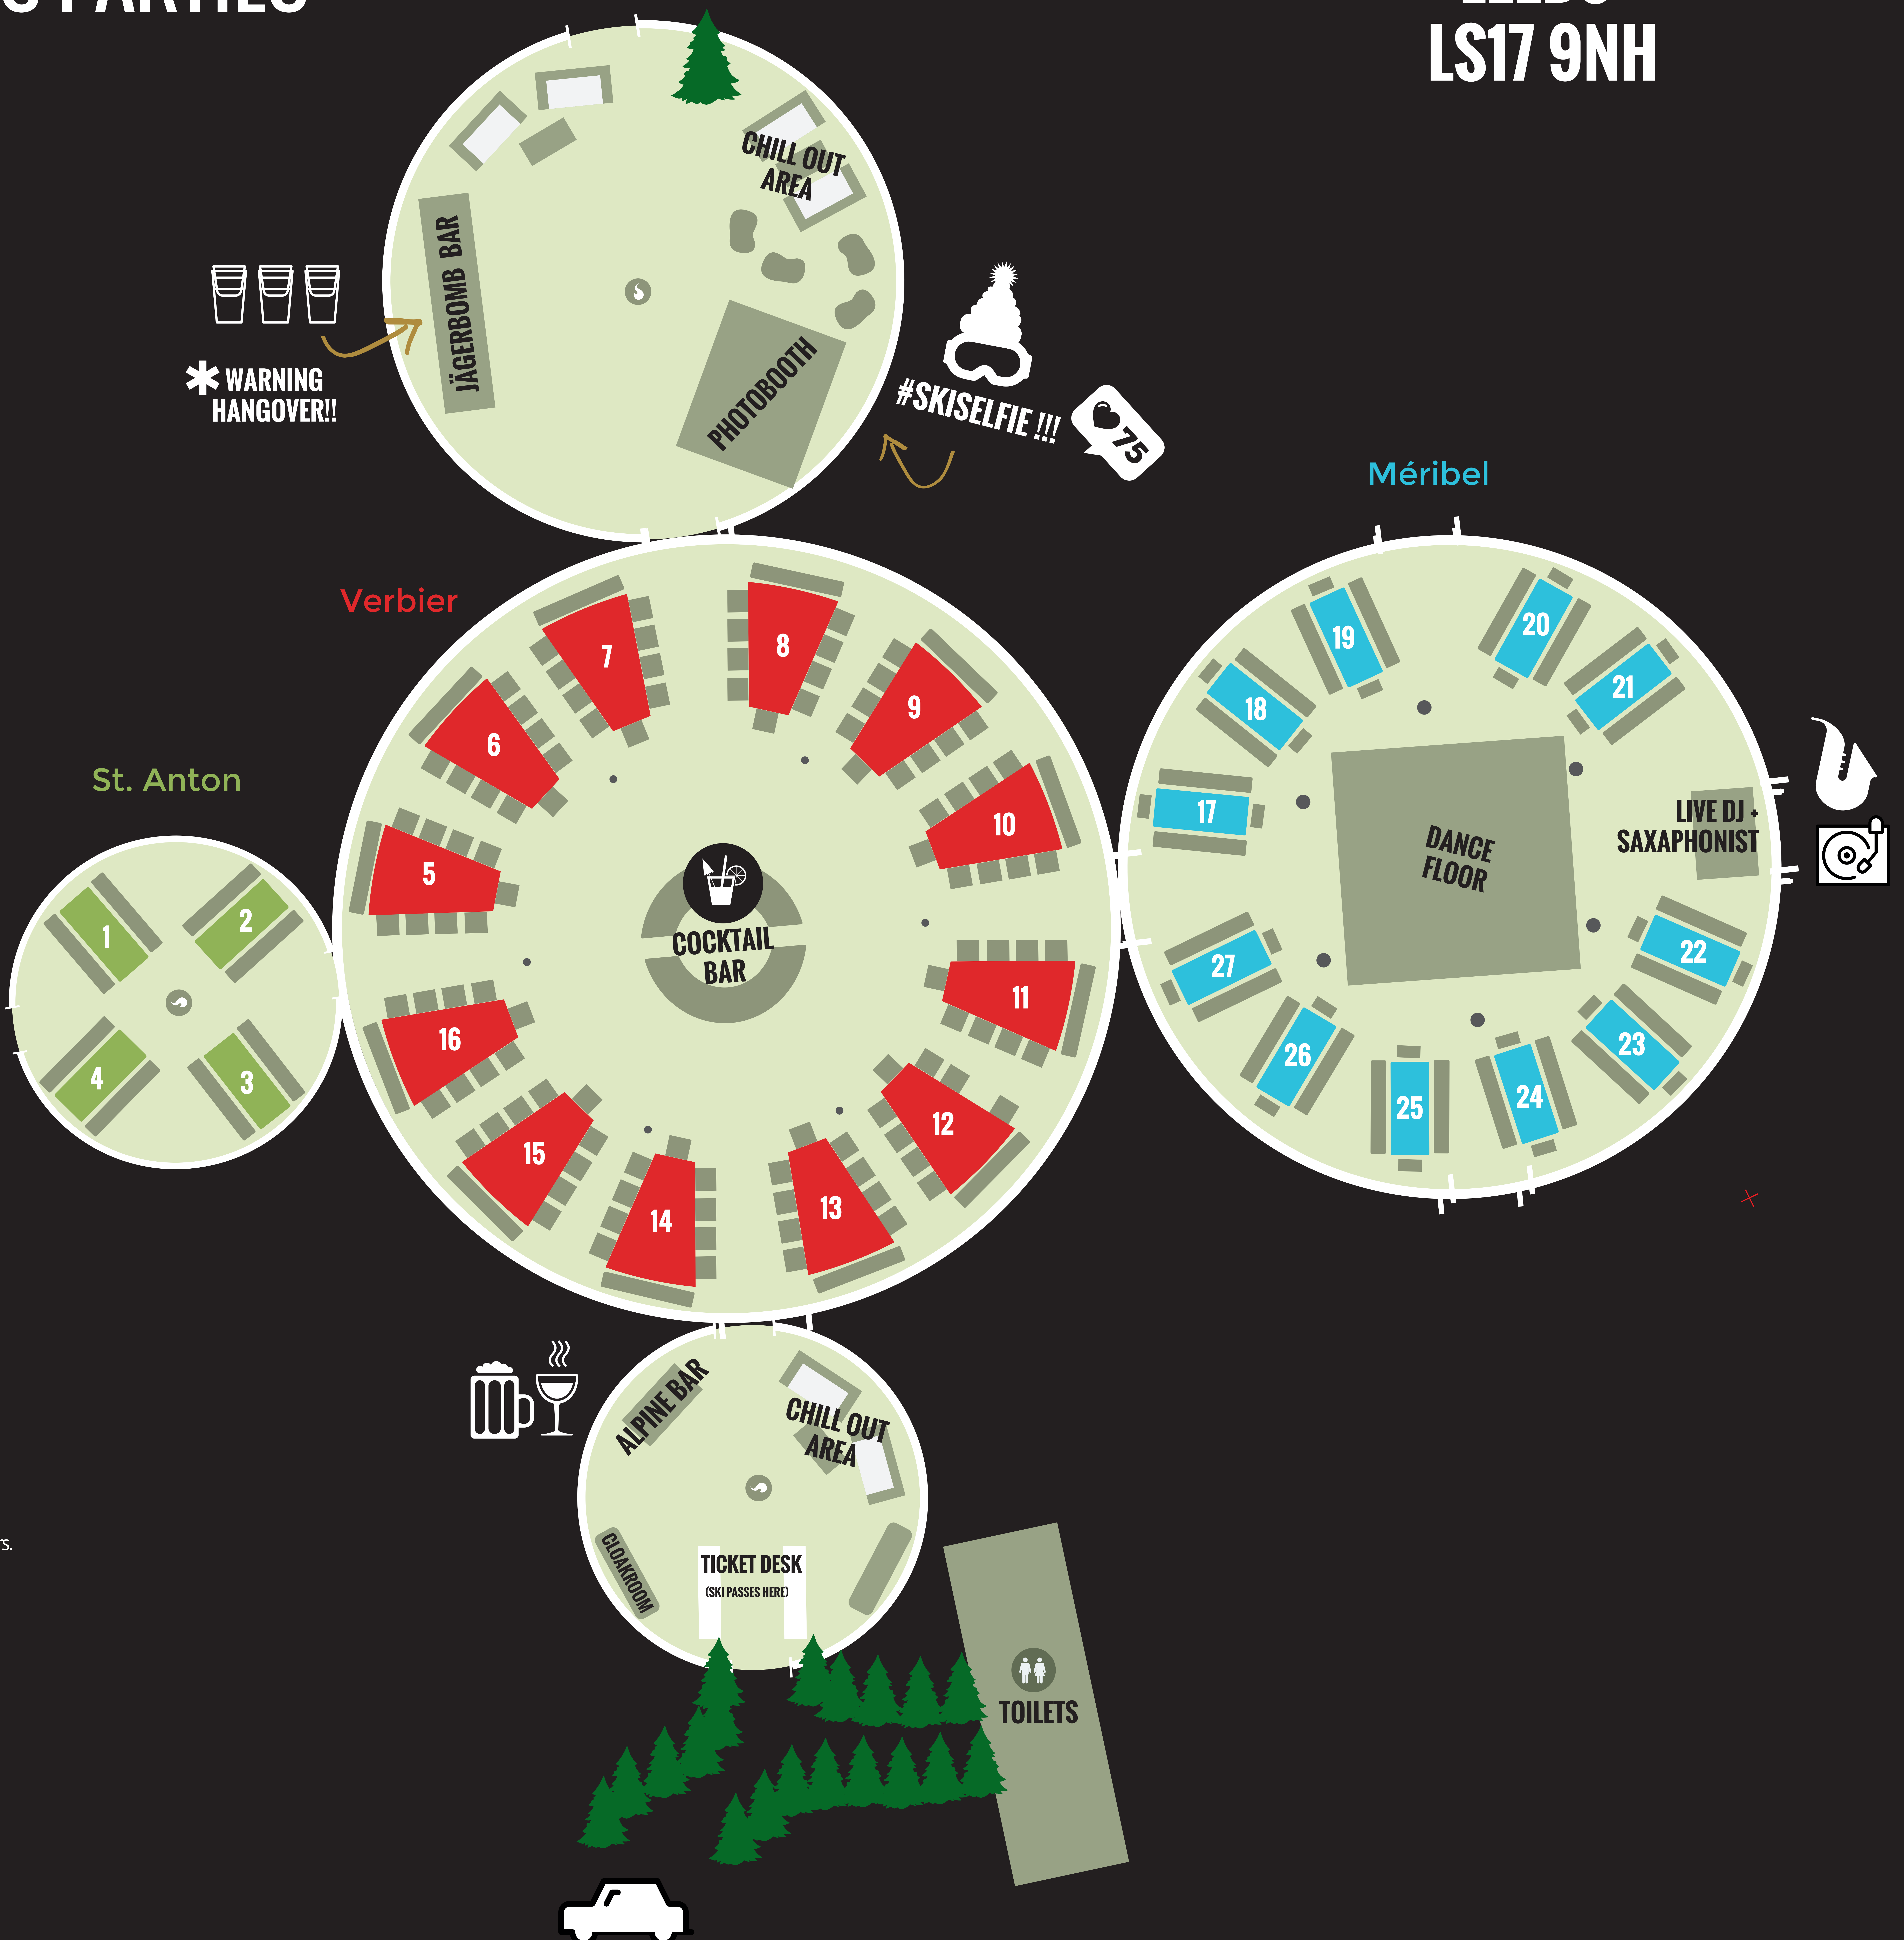

YURTBAR

APRÈS SKI CHRISTMAS PARTIES

MOOR ALLERTON
GOLF CLUB
LEEDS
LS17 9NH

Log Stove

Trestle table with benches.
Seats 6 guests

Trestle table with benches and chairs.
Seats 7-8 guests

Table with benches and chairs.
Seats 10-12 guests.

Sofas and table

Bean bags

Central Posts

Toilets
Note - this is a pop up event, therefore temporary toilet facilities (male and female only) will be provided. Notify us in writing prior to the event if you require disabled access.

FREE ON-SITE
CAR PARKING