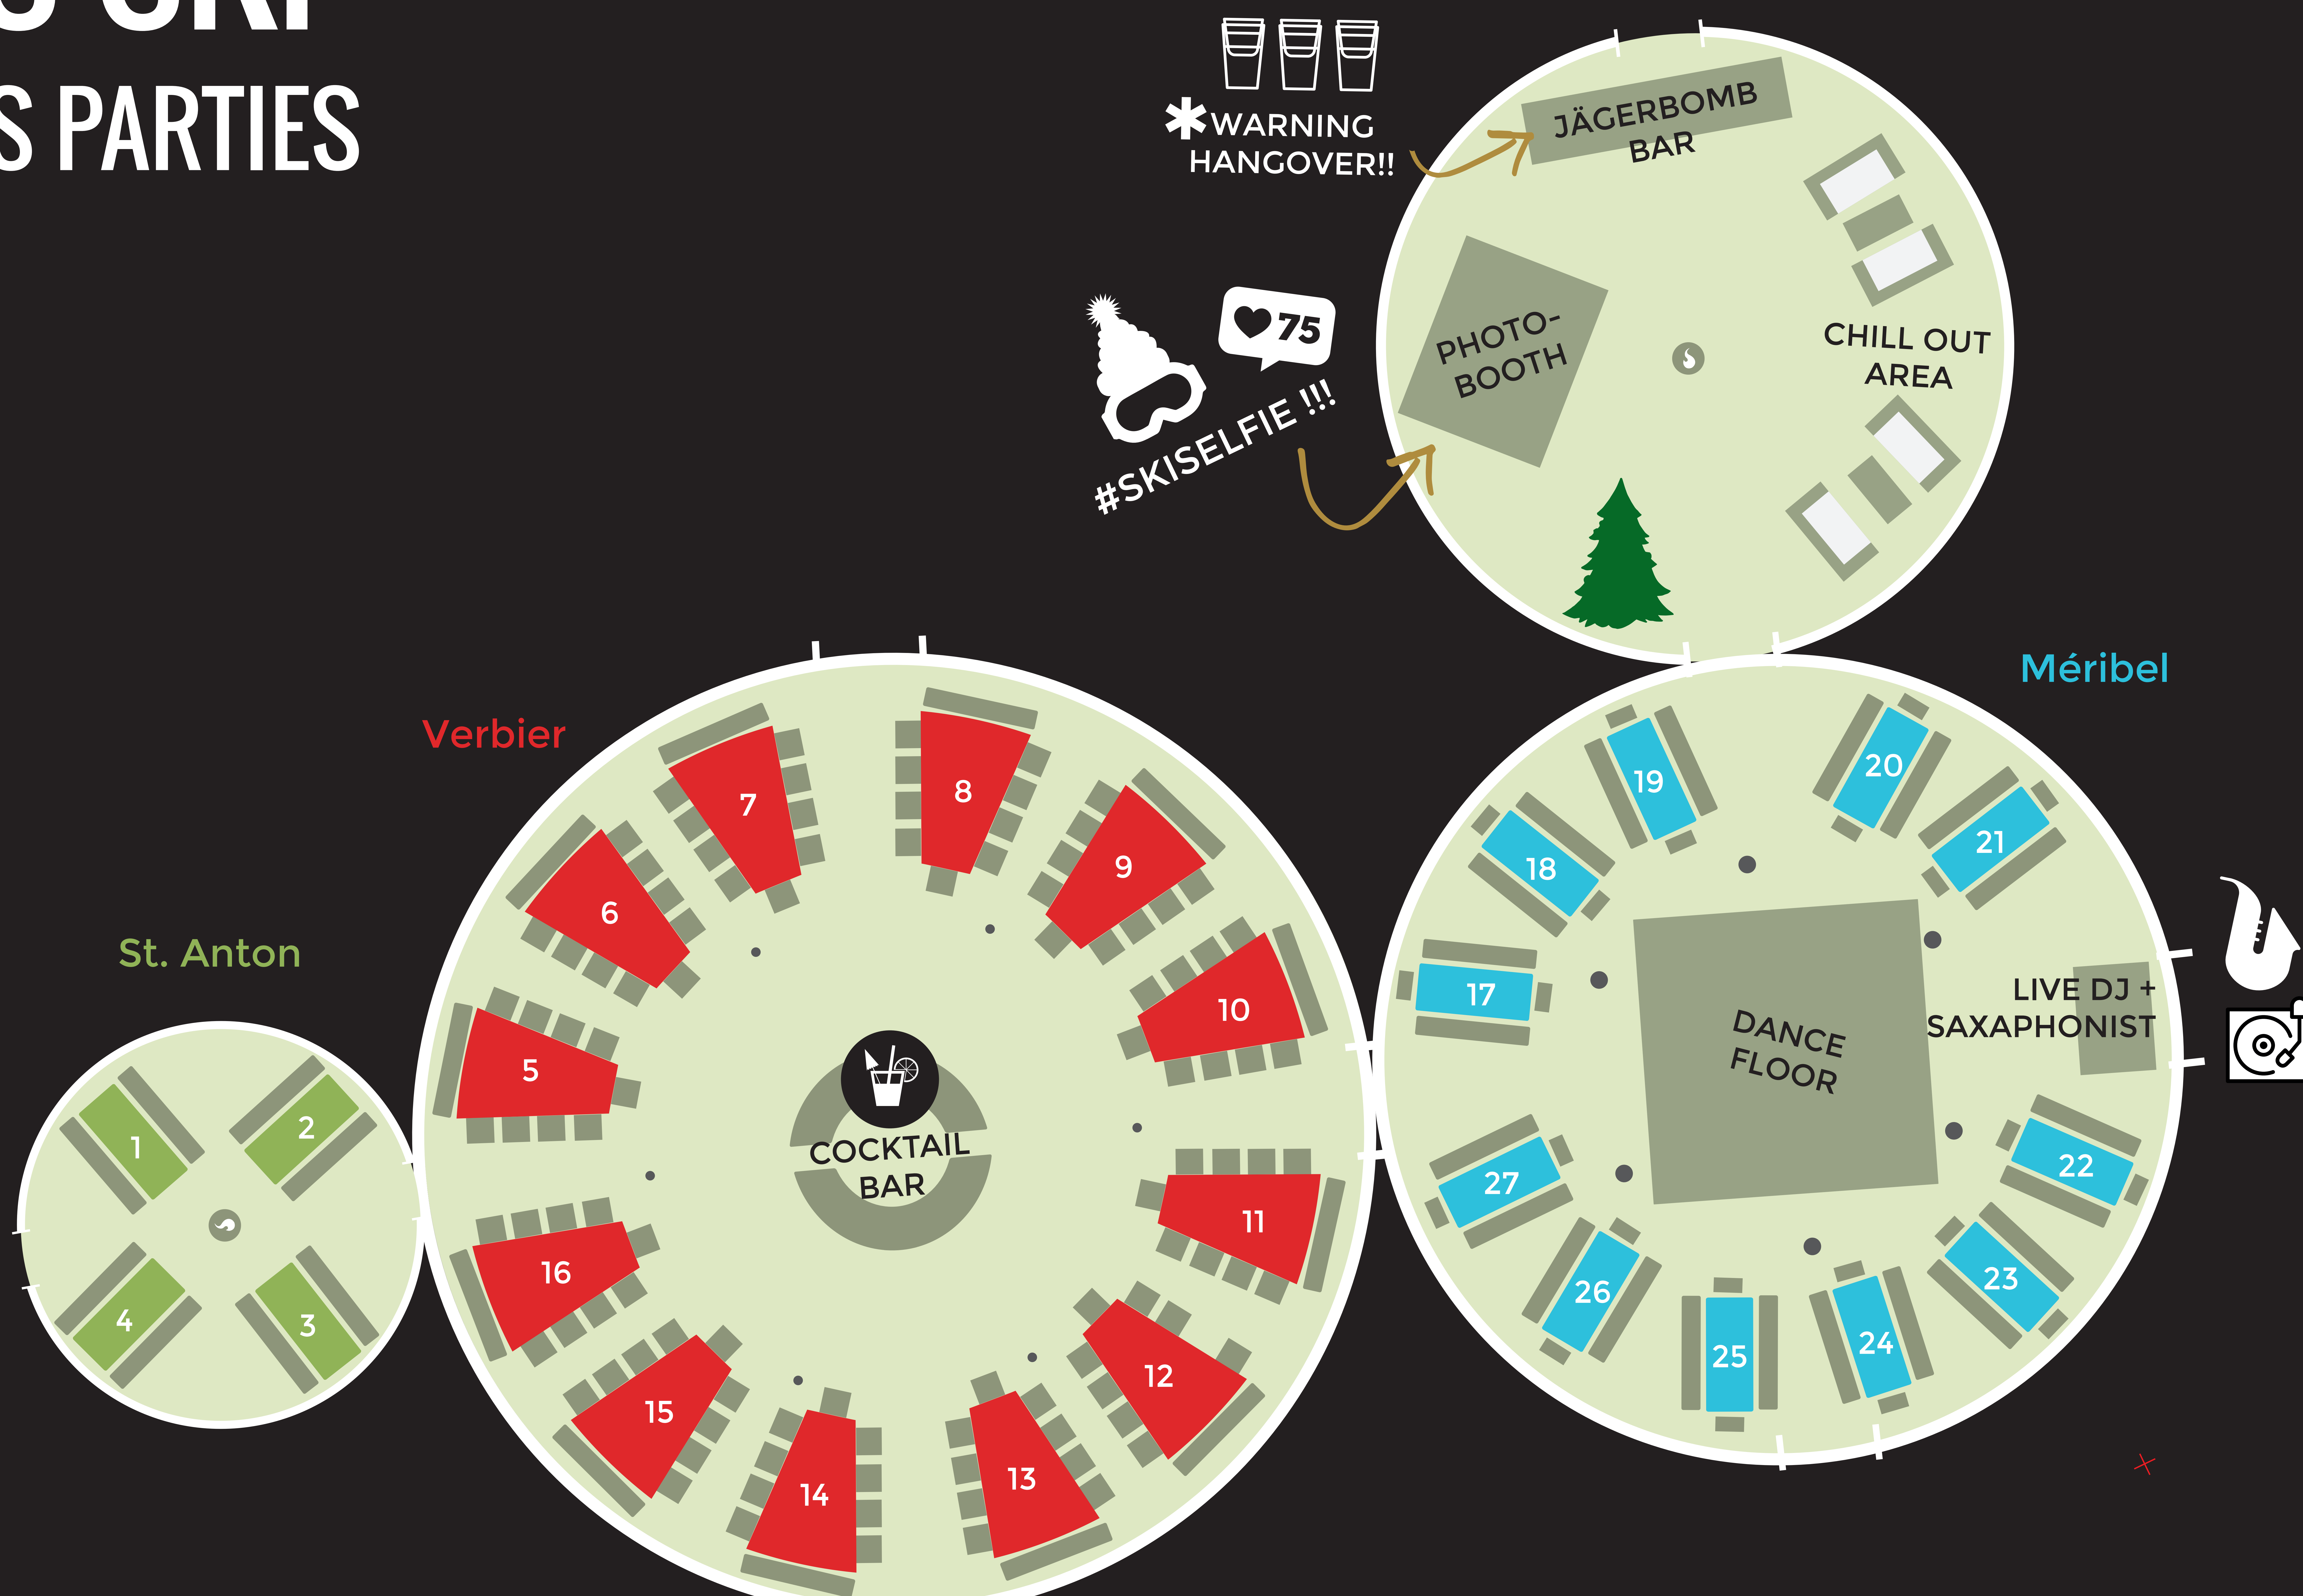

YURTBAR

APRÈS SKI CHRISTMAS PARTIES

*WARNING HANGOVER!!

#SKISELFIE !!!

St. Anton

Verbier

Méribel

- Log Stove
- Trestle table with benches. Seats 6 guests
- Trestle table with benches and chairs. Seats 7-8 guests
- Table with benches and chairs. Seats 10-12 guests.
- Sofas and table
- Central Posts
- Toilets
Note - this is a pop up event, therefore temporary toilet facilities (male and female only) will be provided. Notify us in writing prior to the event if you require disabled access.

FREE ON-SITE
CAR PARKING

**MOOR ALLERTON
GOLF CLUB
LEEDS
LS17 9NH**